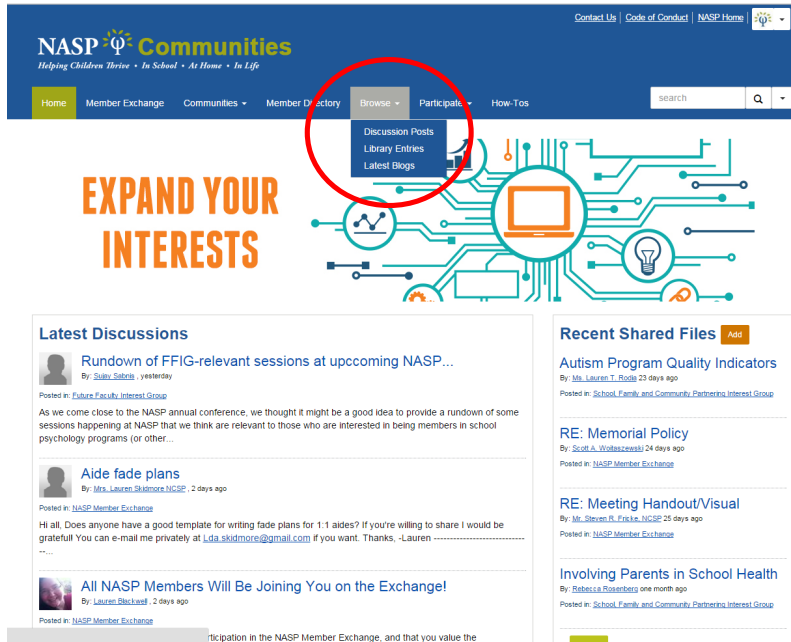

# Discovering New Content Using the Browse Menu

Step 1: Click “Browse” in the menu across the top of the NASP Communities homepage. You can choose to view recent discussion posts, library entries, or blog posts from the drop-down menu that appears.